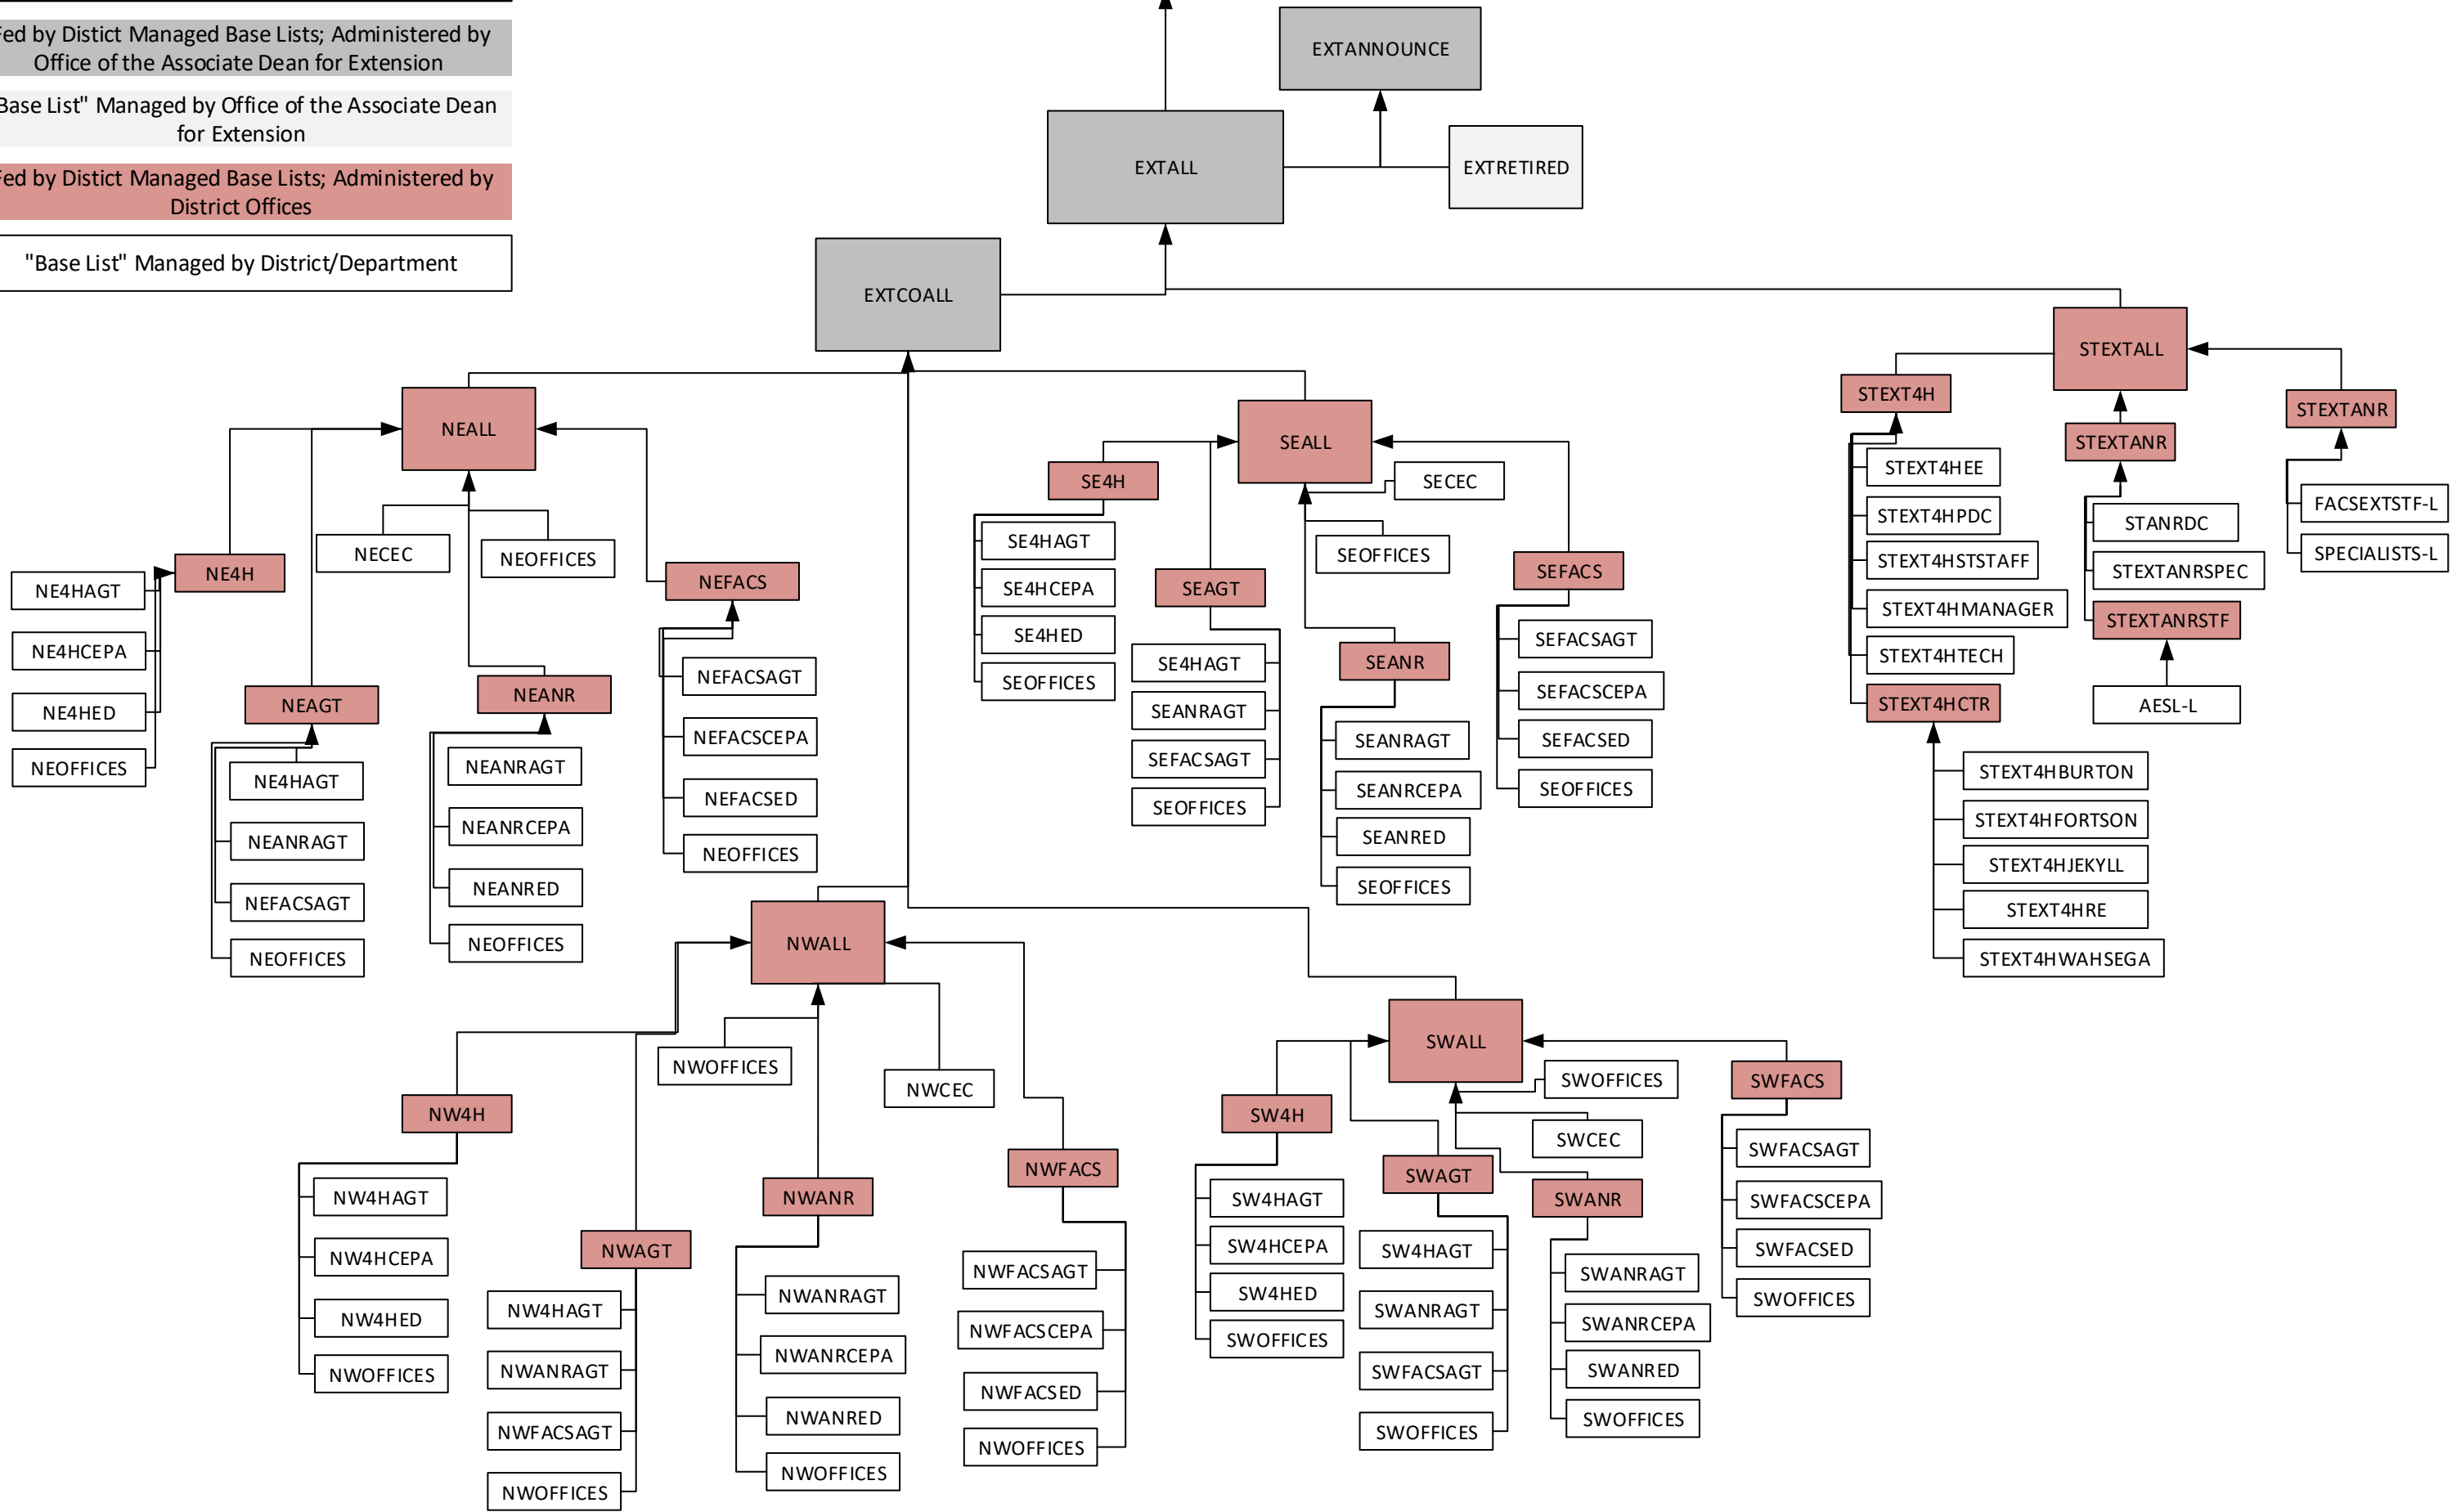

UGA Cooperative Extension Official Communication Lists, Sublist, & Base List Configuration Diagram

KEY

- Fed by District Managed Base Lists; Owned by the Dean**
- Fed by Distict Managed Base Lists; Administered by Office of the Associate Dean for Extension**
- "Base List" Managed by Office of the Associate Dean for Extension**
- Fed by Distict Managed Base Lists; Administered by District Offices**
- "Base List" Managed by District/Department**

All CAES Faculty & Staff CAES

KEY

Fed by District and ABO Managed Base Lists; Owned by the Dean

Fed by Distict Managed Base Lists; Administered by Office of the Associate Dean for Extension

"Base List" Managed by Office of the Associate Dean for Extension

Fed by Distict Managed Base Lists; Administered by District Offices

"Base List" Managed by District/Department